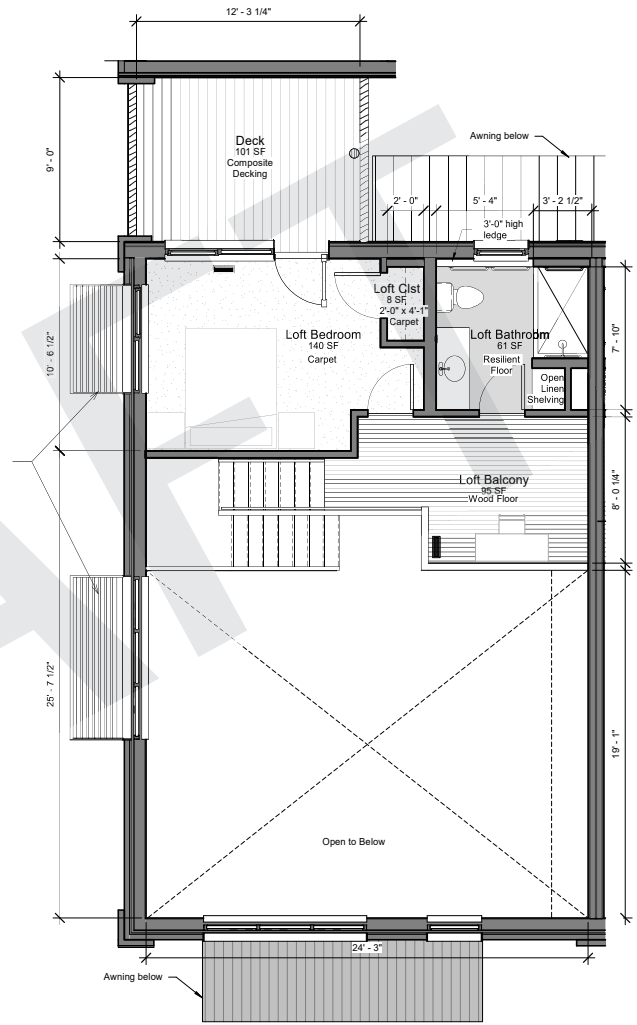

MAIN FLOOR

UPPER FLOOR

TOWNHOME E FLOORPLAN - 1243 SQ FT

Renderings, floorplans, and square footage are architectural drafts—subject to change.
 Published 11/13/2019.